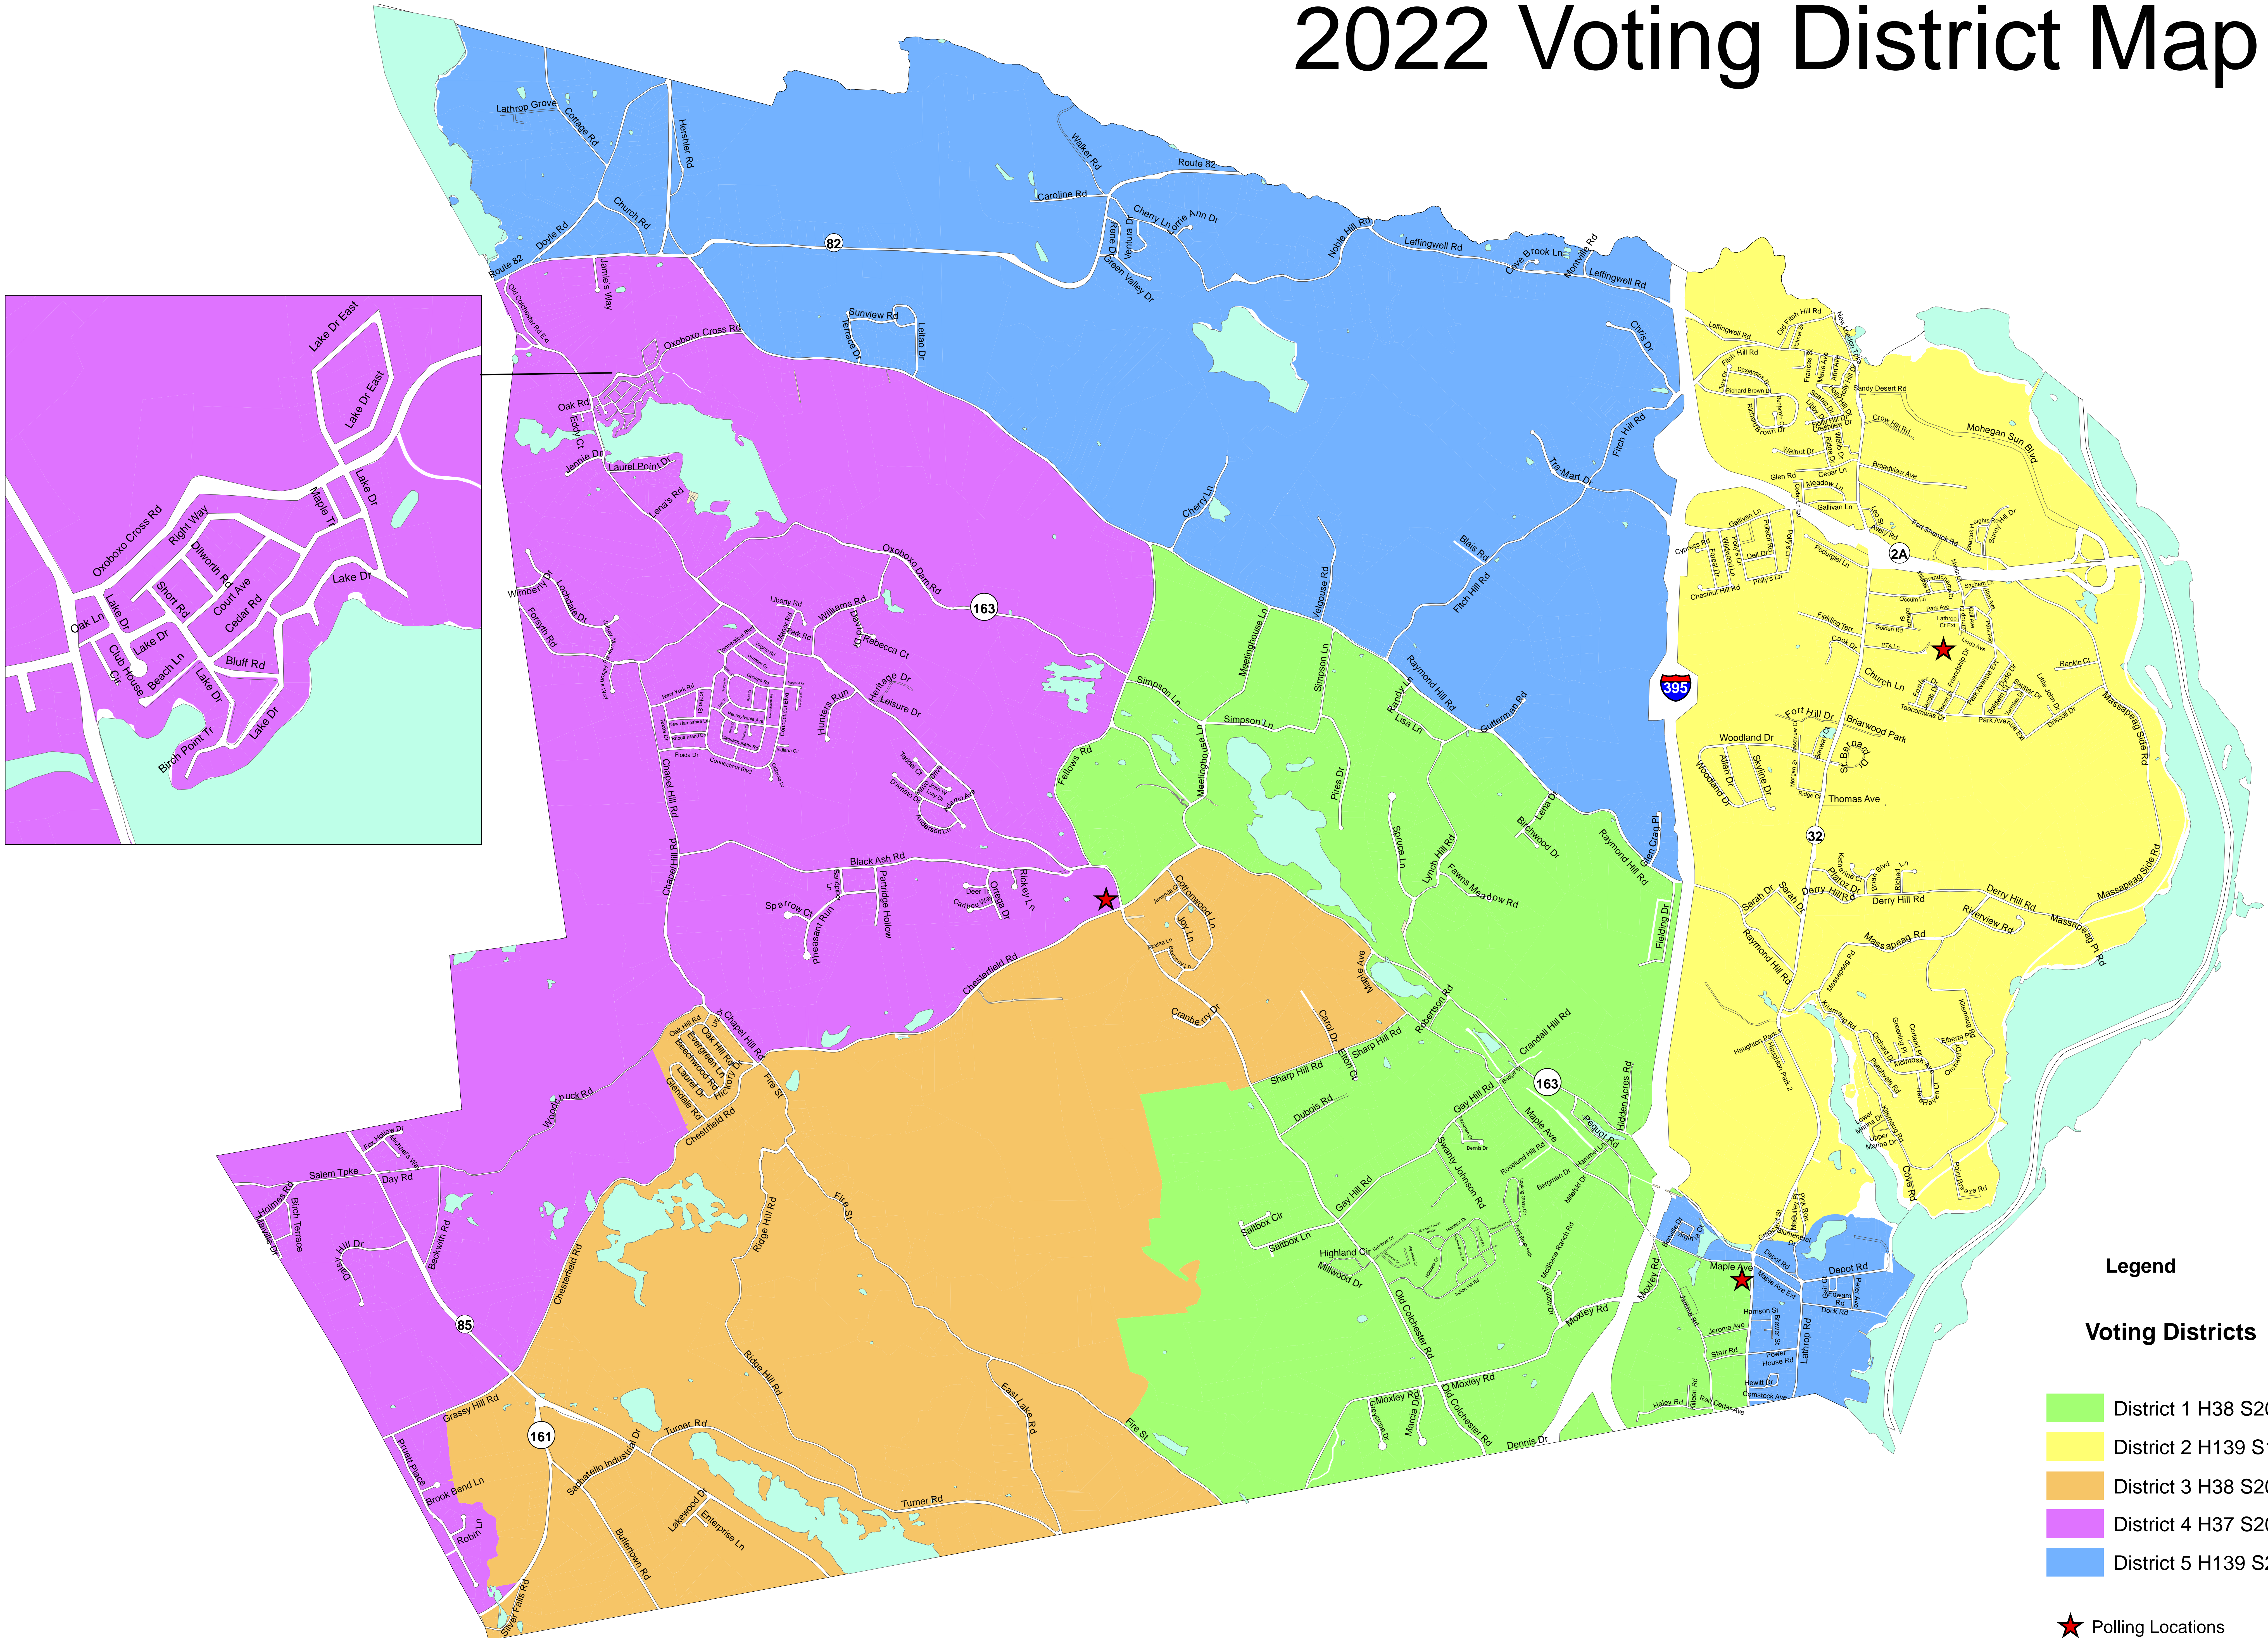

Town of Montville 2022 Voting District Map

Legend

- Voting Districts**
- District 1 H38 S20
 - District 2 H139 S19
 - District 3 H38 S20
 - District 4 H37 S20
 - District 5 H139 S20

★ Polling Locations