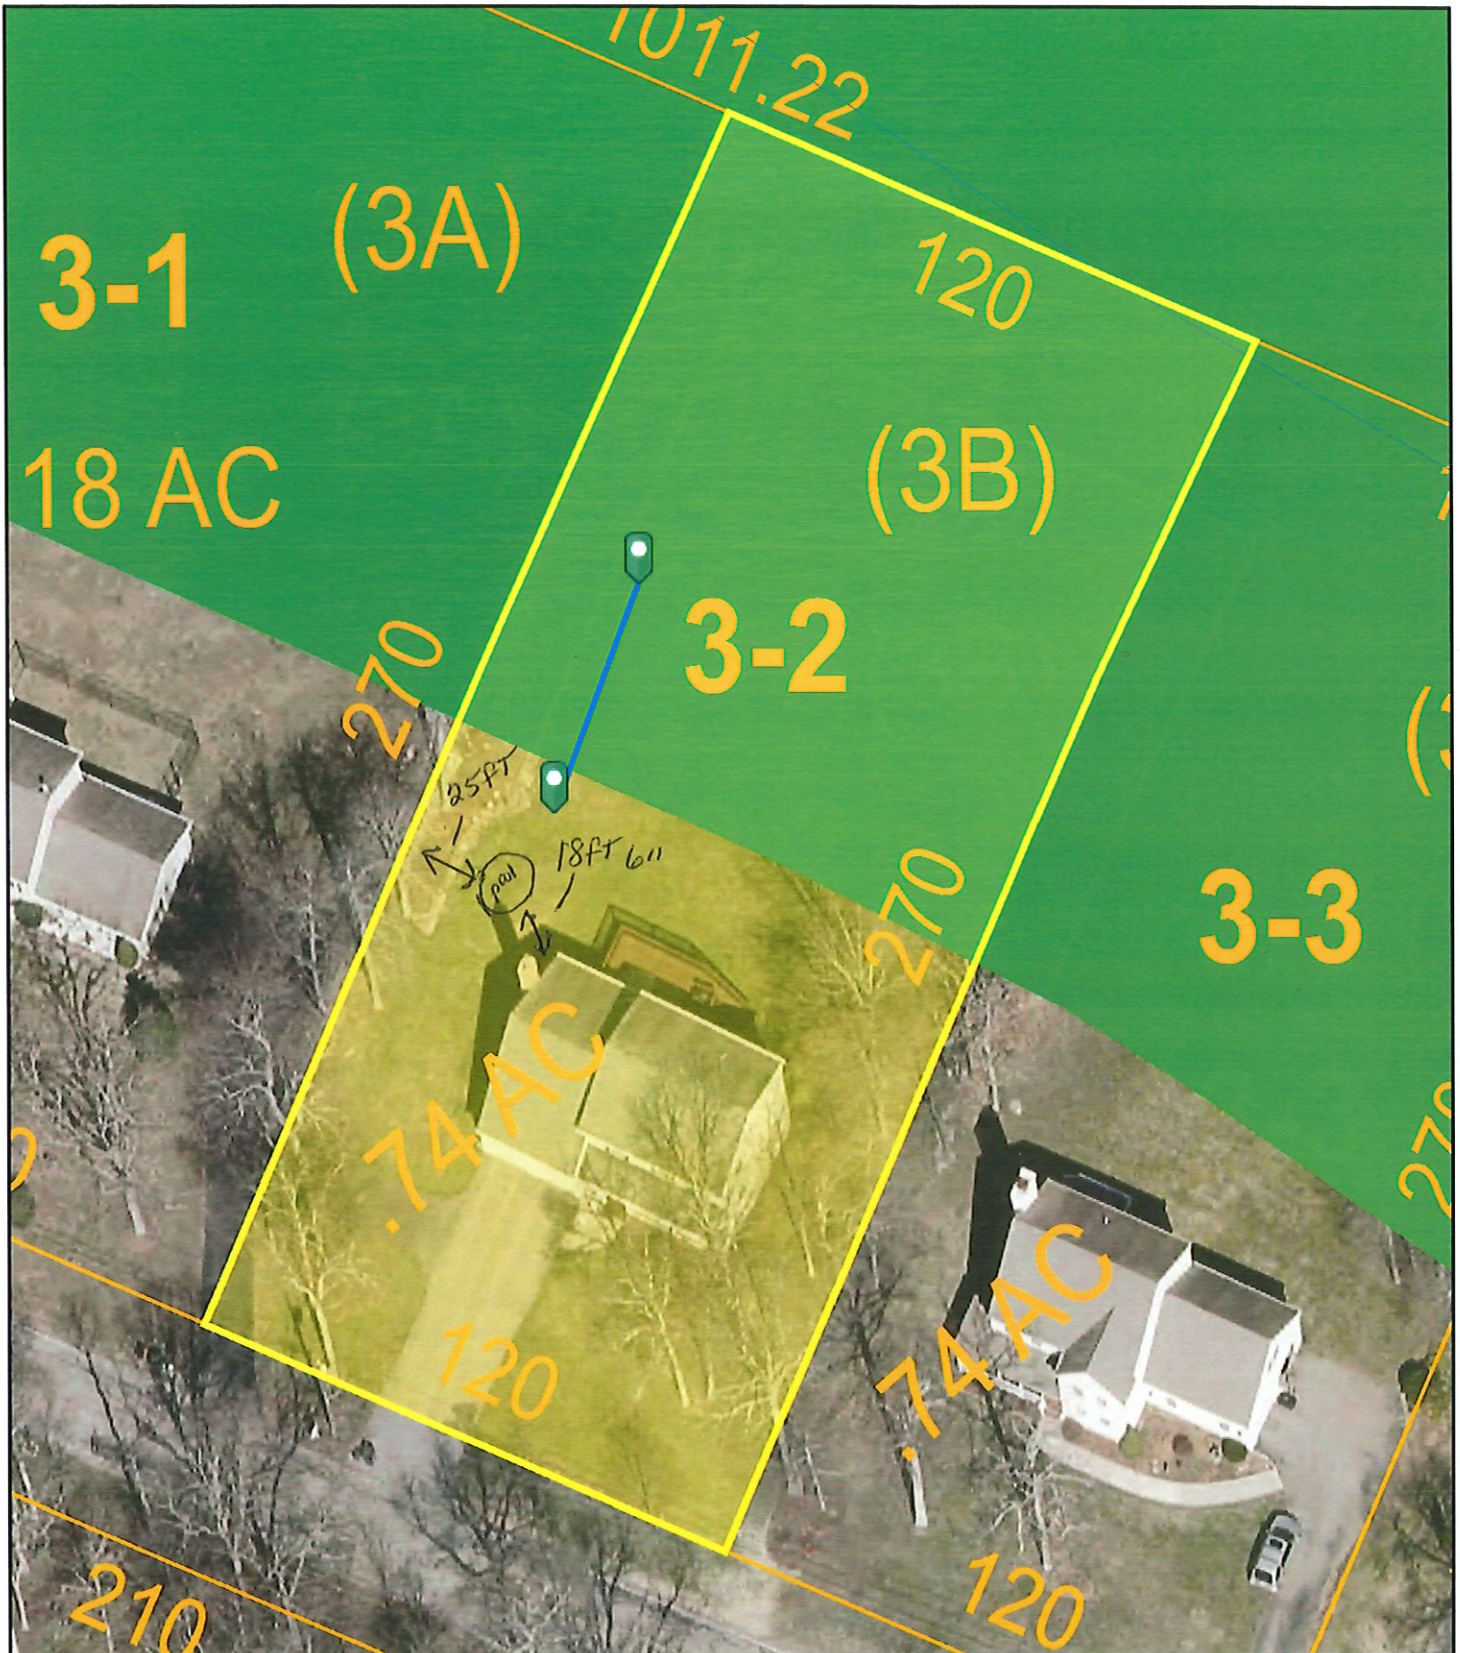

299 Black Ash

Montville, CT

1 inch = 40 Feet

April 29, 2024

www.cai-tech.com

Data shown on this map is provided for planning and informational purposes only. The municipality and CAI Technologies are not responsible for any use for other purposes or misuse or misrepresentation of this map.