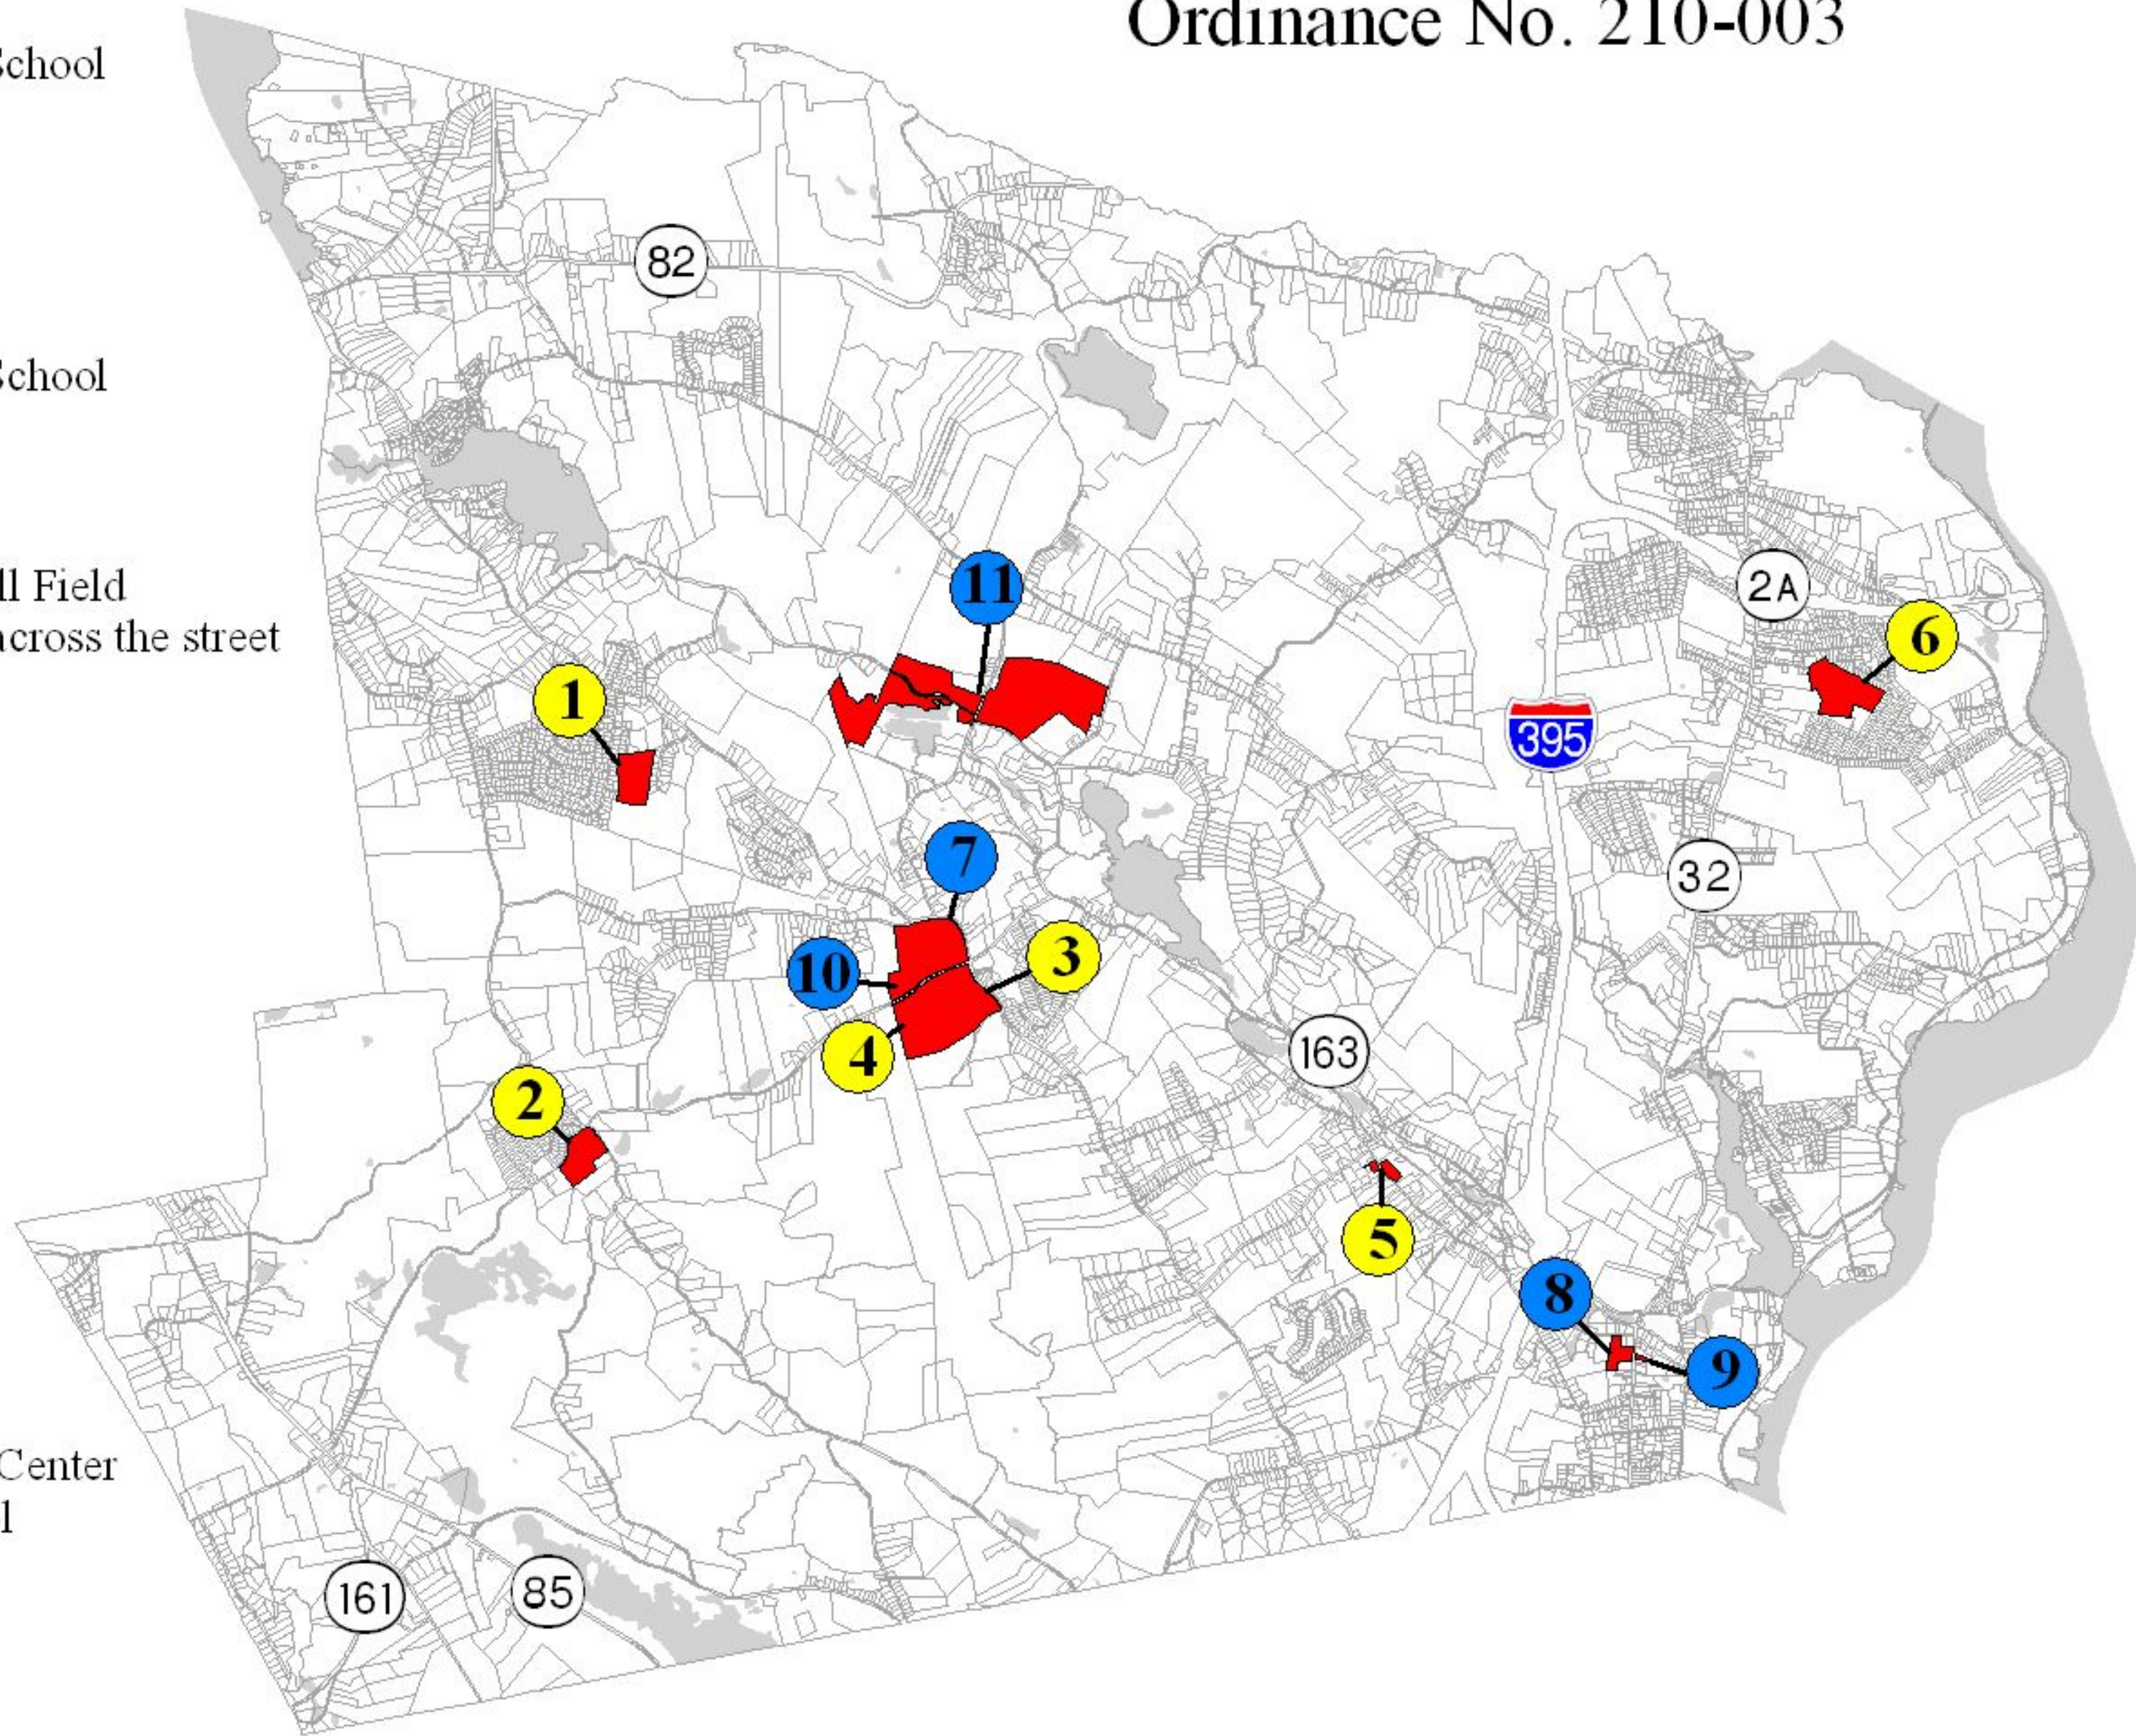

Child Safety Zone Map

Ordinance No. 210-003

Schools

- 1 Oakdale School
30 Indiana Circle
- 2 Dr. Charles E. Murphy School
500 Chesterfield Rd
- 3 Montville High School
800 Old Colchester Rd
- 4 Leonard J. Tyl Middle School
166 Chesterfield Rd
- 5 Palmer Academy
Basketball Court and Ball Field
238 Maple Avenue and across the street
- 6 Mohegan School
49 Golden Road

Town Facilities

- 7 Fair Oaks School
836 Old Colchester Rd
- 8 Town Hall/Gymnasium
Social Services
310 Route 32
- 9 Youth Services Bureau
289 Route 32
- 10 Montville Conservation Center
Next to Fair Oaks School
- 11 Camp Oakdale
Oxoboxo Dam Road
& MeetingHouse Ln

It Is Unlawful For A Registered Child Sex Offender To Be Present In A Child Safety Zone.
(Exceptions Noted in Ordinance)